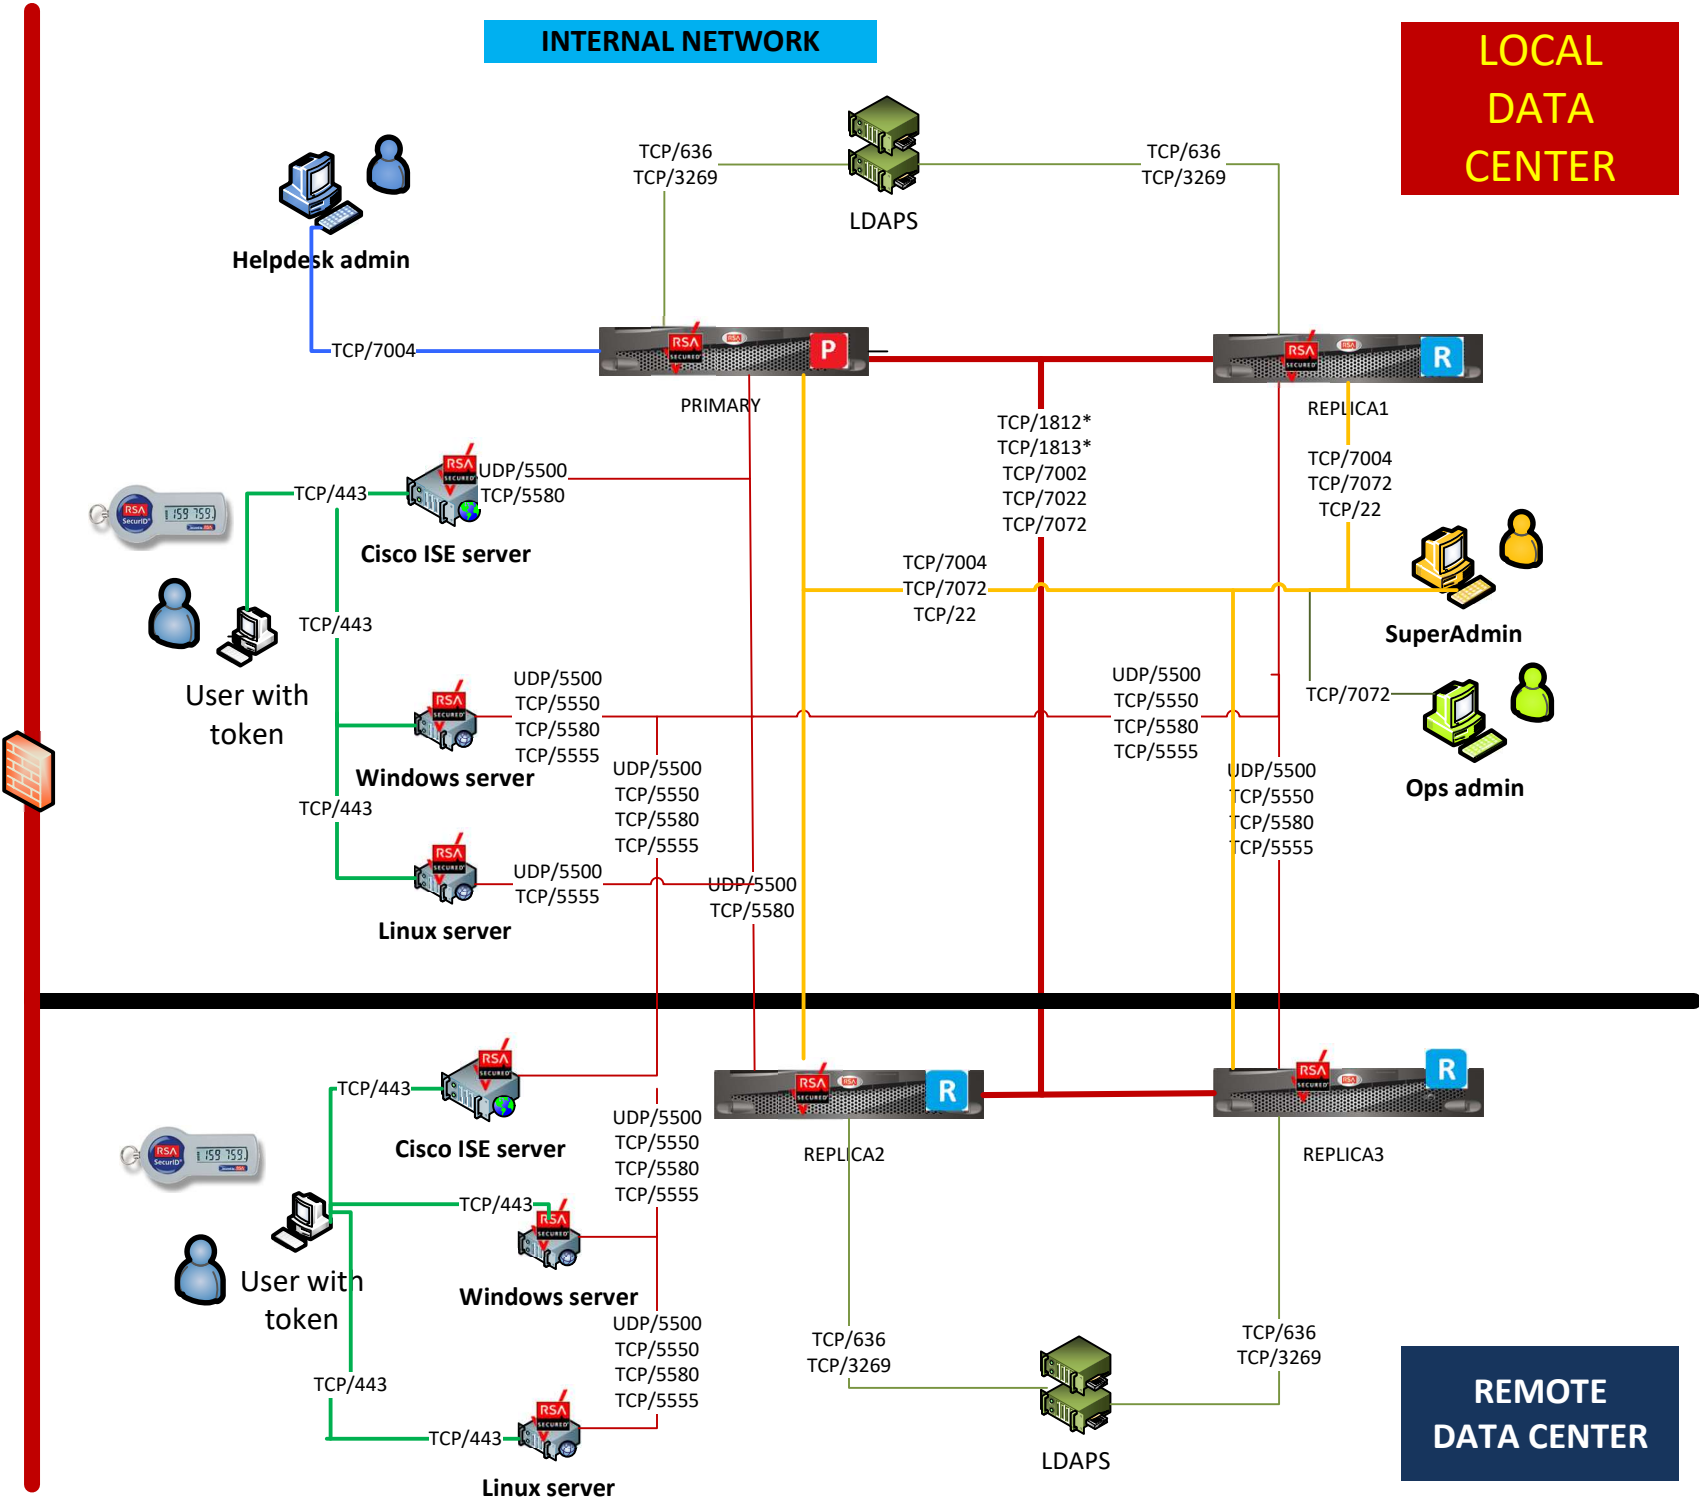

INTERNAL NETWORK

LOCAL DATA CENTER

INTERNAL NETWORK

REMOTE DATA CENTER

P Primary appliance

R Replica appliance

SUPPORTED PLATFORMS:

- Hardware Appliance (1U)
- Vmware
- Hyper-V
- AWScloud
- Azure cloud

* Note that TCP/1812 and TCP/1813 are not required on 8.6 and newer implementations