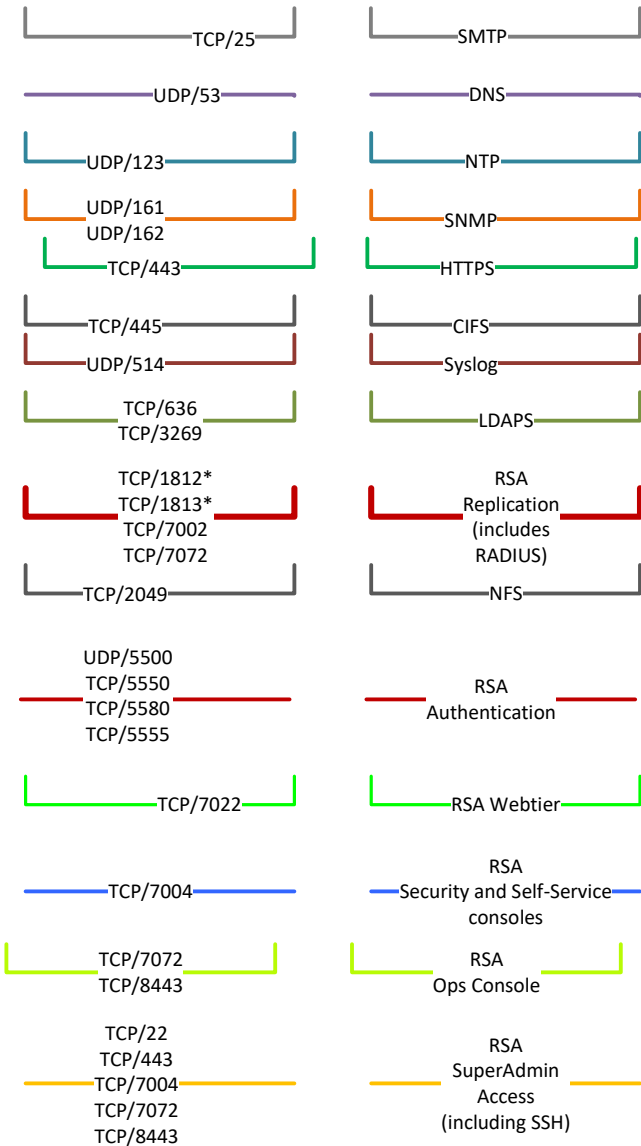

INTERNAL NETWORK

LOCAL DATA CENTER

INTERNAL NETWORK

REMOTE DATA CENTER

P Primary appliance

R Replica appliance

SUPPORTED PLATFORMS:

- Hardware Appliance (1U)
- Vmware
- Hyper-V
- AWScloud
- Azure cloud

* Note that TCP/1812 and TCP/1813 are not required on 8.6 and newer implementations