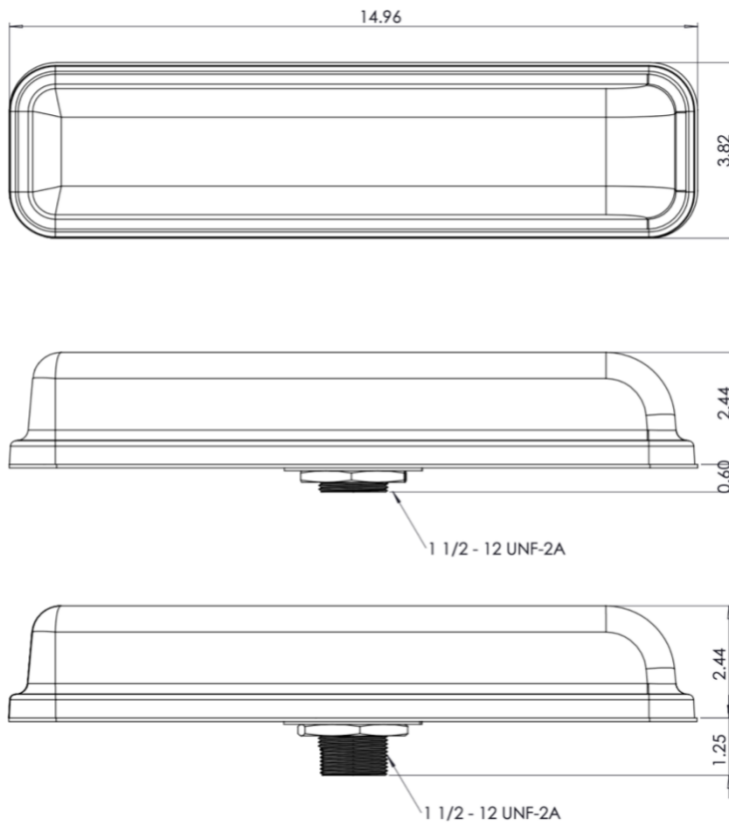

Specifications

<i>Frequencies</i>			
4G/5G Cellular	617-894 MHz 1695-2700 MHz 3300-3800 MHz 5150-5925 MHz	Wi-Fi	2400-2483.5 MHz 4900-5900 MHz
<i>4G/5G Bands</i>			
North America	B2, B4, B5, B7, B12, B13, B14, B17, B25, B26, B29, B30, B41, B46, B48, B66, B71 n2, n5, n12, n25, n26, n41, n48, n66, n71, n77		
EMEA	B1, B3, B7, B20, B28, B42, B43, B46 n1, n3, n28, n77, n78		
<i>Mechanical</i>		<i>Environmental</i>	
Dimensions	2.44 inch X 3.82 inch X 14.96 inch	Operating Temperature	-30 °C to 85°C OR -22 °F to 180°F
Mounting	Single 1.5 inch	Ingress Protection	IP67

Dimensions

Hardware Accessories Included

PTA0761