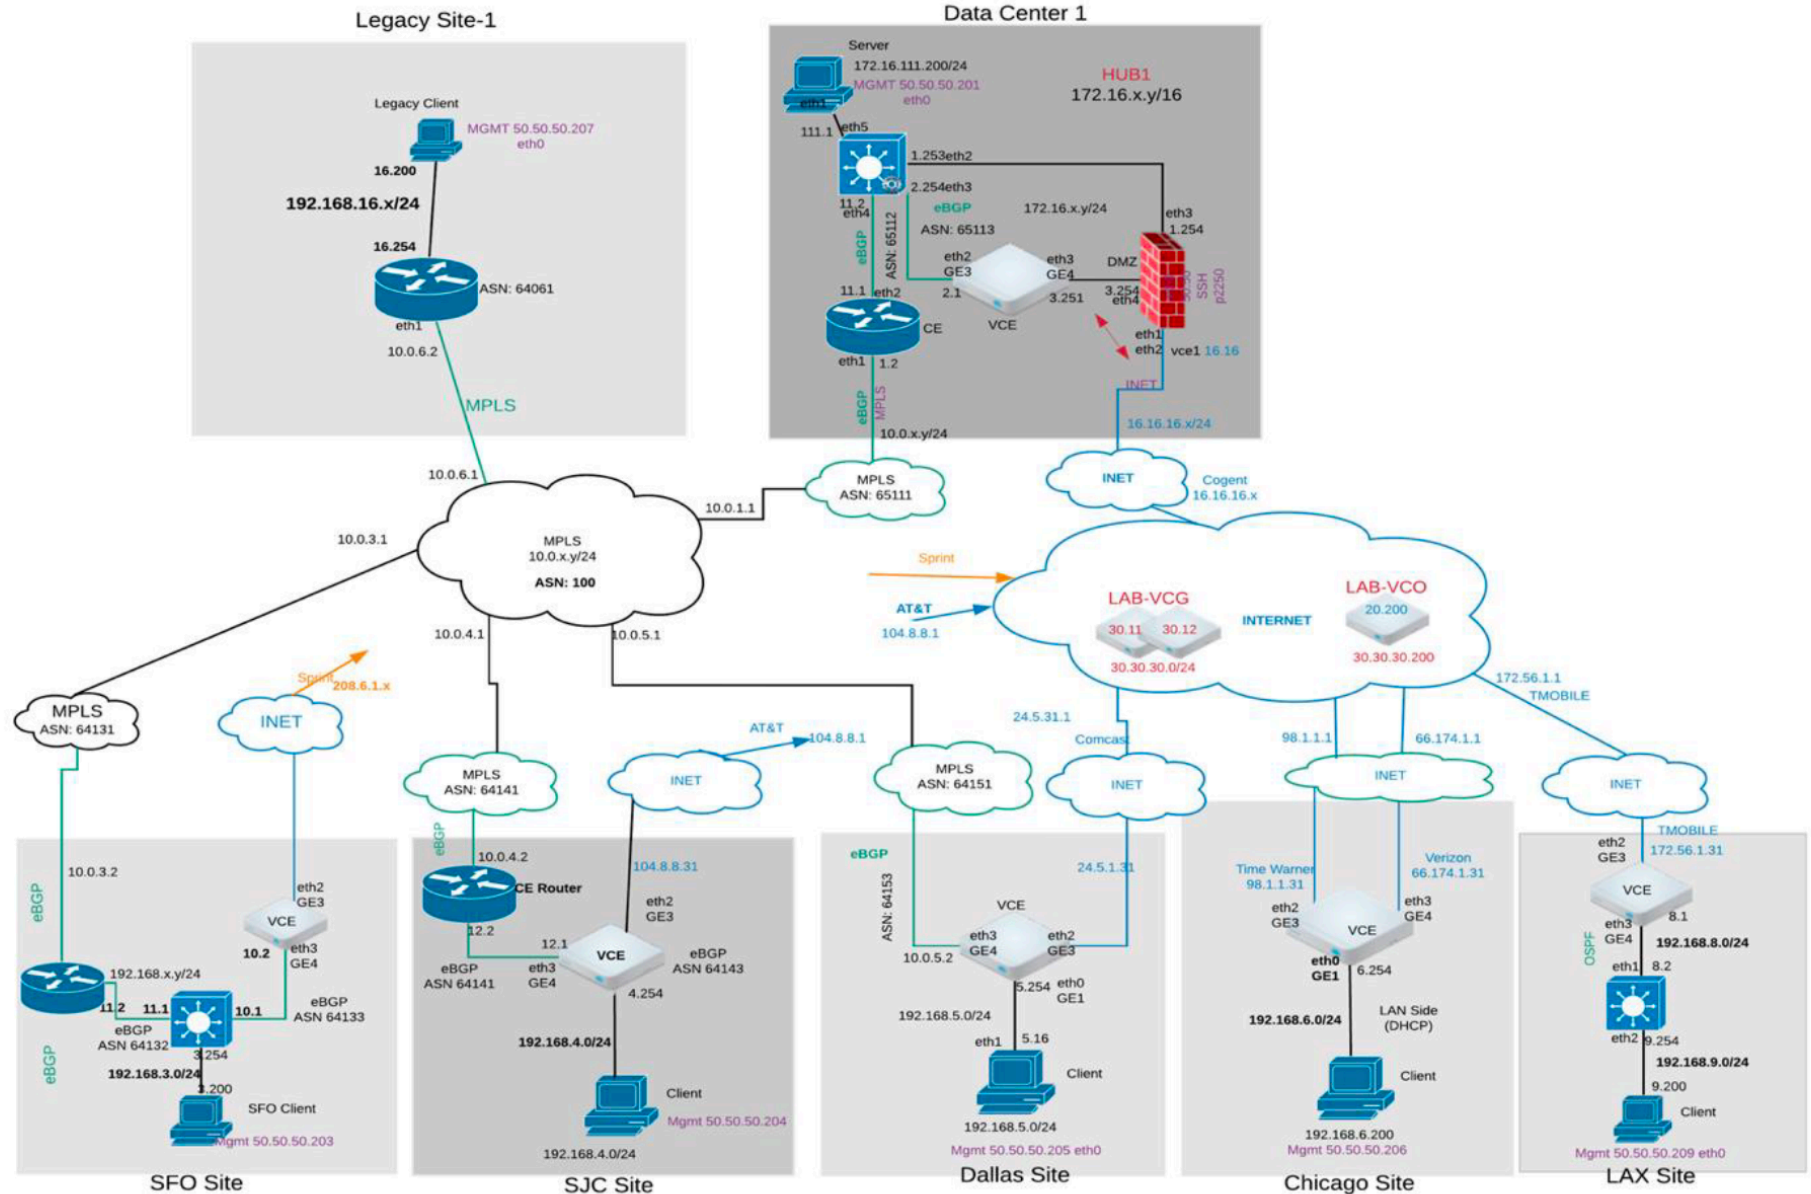

HOL-2040-01-NET

VMware SD-WAN by VeloCloud
- Getting Started

Explore VMware SD-WAN by VeloCloud including the key components and architecture.

Launch Lab

Hide Modules

English

HTML
PDF

ID	Title	Duration (mins)	Level	
1	Overview and Foundation of VMware SD-WAN by VeloCloud	15	Beginner	Use Case
2	Branch Edge Device Activation and Configuration	30	Intermediate	Feature
3	Cloud VPN	30	Beginner	Feature
4	VMware SD-WAN by VeloCloud Features and Product Tour	15	Beginner	Feature

Advanced Lab - How to Access the Lab Pod

Open browser window and type in your lab pod number.

<http://ent-<n>.lab.velocloud.org:8080>

Pod numbers

12200 x	12208 x	12216
12201 x	12209 x	12217
12202 x	12210	12218
12203 x	12211	12219
12204 x	12212	12220
12205 x	12213	12221
12206 x	12214	12222 x
12207 x	12215	12223 x

Lab Login

Username=nsbu-bootcamp

Password=Welcome2Velocloud

VCO login as an Enterprise admin account.

Username = super@velocloud.net

Password = Velocloud123

Advanced Lab Topology

NSBU Mini Lab Topology
v1.1 Jan 2018