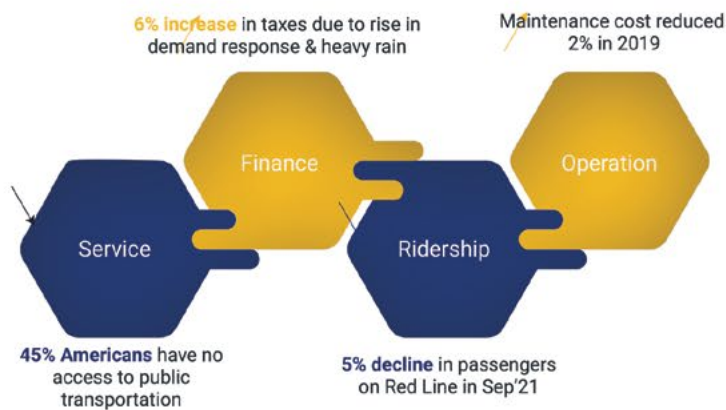

DRIVING  DEGREE
TRANSFORMATIONS
OF **TRANSIT BUSINESS**

Use Analytics To Boost Transit Business

Occupancy Rate
 Delay
 Accident Bottom Line Safety Traffic
 Compliance Transit Rail
 Decision Profit Ridership
 Road

Get Personalized Role Based Insights From Your Own Data

Business Impact

- Increase Passenger Safety
- Enhance Road & Rail Traffic Management
- Better Demand Prediction
- Reduce Vehicle Downtime
- Maintain Optimal Operational Capacity
- Increase Real-Time Route Optimization