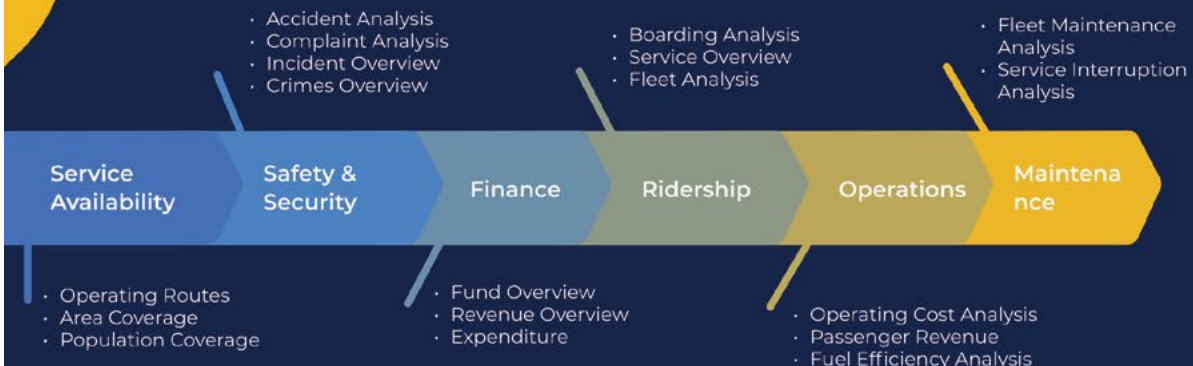

Get Detailed Insight From Transit 360

We Do The Hard Part So You Run Your Business Smoothly.
Fully Customizable Ready To Use Modules