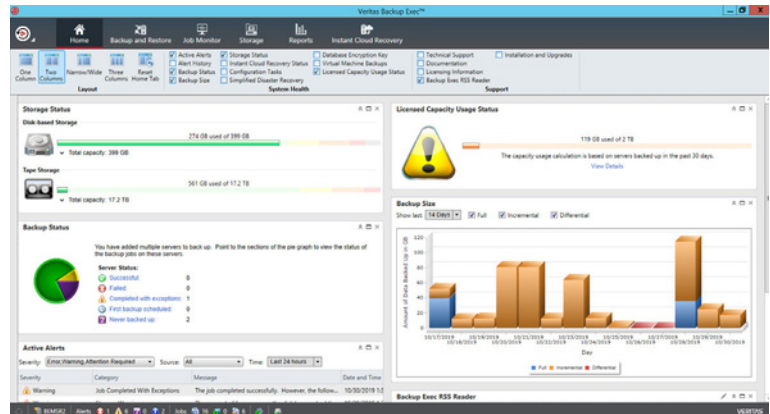

Gladius Data Protection Appliance powered by Backup Exec

All in one Disaster Recovery, Deduplication, and Storage Appliance

OVERVIEW

The Gladius Disaster Recovery Appliance is a pre-installed and packaged hardware plus software, ransomware resilient, data protection system. Now you can deploy a market leading backup and recovery solution in an easy to install and maintain form factor that can scale as your data needs grow. Designed to be immutable, your backups will be secure from ransomware with the the Gladius Appliance and the ability to tier to a secure cloud storage platform for long term retention. Simply put, this system can manage all your data, regardless of where it resides: Virtual, Physical, On-Premise, or Cloud.

Designed to protect small and medium organizations, VERITAS Backup Exec software sits on a Dell PowerEdge server with 1.5-2x internal storage capacity so you can retain multiple backups on disk and plan for growth. Adding onto the appliance is as simple as increasing disk storage or adding nodes as needed. Each Gladius Appliance bundle comes packaged with the software, hardware, and installation to ensure your backup environment and policies are optimized for your needs. The Gladius Appliance partners with Wasabi to provide secondary storage tiering to the cloud at a minimal uplift. The Wasabi Cloud Storage Platform is immutable, ransomware protected storage on disk for quick and easy disaster recovery if needed.